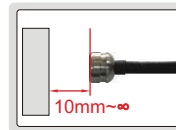

PIPE VIDEOSCOPE CODE ISV-VP280

IP68
WATERPROOF

**ATTENTION: RESISTANCE TO ACID AND
ALKALI LIQUID (CONSULT IS NEEDED)**

focus distance

angle of view

can turn at least
two times in the
pipe (>Ø40mm)

vertical use

horizontal use

Ø50mm centering ring
(optional) fixed on the lens
to center lens in the pipe

Ø100mm brush (included)
fixed on the lens to clean
the internal wall of pipes

SPECIFICATION

Lens	diameter	28mm
	dust/waterproof	IP68
	pixel	0.3M
	resolution	640×480
Cable	frame	30fps
	length	30m
	dust/waterproof	IP68
Main unit	type	semi-rigid
	function	take picture and video
	file format	picture: JPG, video: ASF
	image process	mirror, rotate, zoom (1.5X, 2X)
	memory	4G SD card
	output	TV, USB
	power supply	4×AA batteries
Weight		5kg

STANDARD DELIVERY

Main unit	1 pc
Cable with lens	1 pc
Stand	1 pc
Indicator of cable working length	1 pc
4G SD card	1 pc
Ø100mm brush	1 pc
AA battery	4 pcs
AAA battery	2 pcs
Video output cable	1 pc
USB cable	1 pc

OPTIONAL ACCESSORY

Ø50mm centering ring	ISV-VP280-R50
Ø150mm brush	ISV-VP280-B150