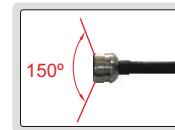

PIPE VIDEOSCOPE CODE ISV-VP280

IP68
WATERPROOF

**ATTENTION: RESISTANCE TO ACID AND
ALKALI LIQUID (CONSULT IS NEEDED)**

focus distance

angle of view

can turn at least
two times in the
pipe (>Ø40mm)

vertical use

horizontal use

Ø50mm centering ring
(optional) fixed on the lens
to center lens in the pipe

Ø100mm brush (included)
fixed on the lens to clean
the internal wall of pipes

SPECIFICATION

Lens	diameter	28mm
	dust/waterproof	IP68
	pixel	0.3M
	resolution	640×480
Cable	frame	30fps
	length	30m
	dust/waterproof	IP68
Main unit	type	semi-rigid
	function	take picture and video
	file format	picture: JPG, video: ASF
	image process	mirror, rotate, zoom (1.5X, 2X)
	memory	4G SD card
	output	TV, USB
	power supply	4×AA batteries
Weight		5kg