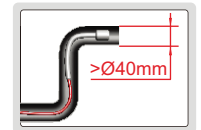

PIPE VIDEOSCOPE CODE ISV-VP280

IP68
WATERPROOF

**ATTENTION: RESISTANCE TO ACID AND
ALKALI LIQUID (CONSULT IS NEEDED)**

focus distance

angle of view

can turn at least
two times in the
pipe (>Ø40mm)

vertical use

horizontal use

Ø50mm centering ring
(optional) fixed on the lens
to center lens in the pipe

Ø100mm brush (included)
fixed on the lens to clean
the internal wall of pipes

SPECIFICATION

Lens	diameter	28mm
	dust/waterproof	IP68
	pixel	0.3M
	resolution	640×480
Cable	frame	30fps
	length	30m
	dust/waterproof	IP68
Main unit	type	semi-rigid
	function	take picture and video
	file format	picture: JPG, video: ASF
	image process	mirror, rotate, zoom (1.5X, 2X)
	memory	4G SD card
	output	TV, USB
	power supply	4×AA batteries
Weight		5kg

STANDARD DELIVERY

Main unit	1 pc
Cable with lens	1 pc
Stand	1 pc
Indicator of cable working length	1 pc
4G SD card	1 pc
Ø100mm brush	1 pc
AA battery	4 pcs
AAA battery	2 pcs
Video output cable	1 pc
USB cable	1 pc

OPTIONAL ACCESSORY

Ø50mm centering ring	ISV-VP280-R50
Ø150mm brush	ISV-VP280-B150