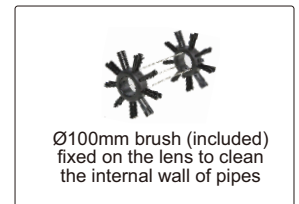

PIPE VIDEOSCOPE CODE ISV-VP280

IP68
WATERPROOF

**ATTENTION: RESISTANCE TO ACID AND
ALKALI LIQUID (CONSULT IS NEEDED)**

focus distance

angle of view

can turn at least
two times in the
pipe (>Ø40mm)

vertical use

horizontal use

Ø50mm centering ring
(optional) fixed on the lens
to center lens in the pipe

Ø100mm brush (included)
fixed on the lens to clean
the internal wall of pipes

SPECIFICATION

Lens	diameter	28mm
	dust/waterproof	IP68
	pixel	0.3M
	resolution	640×480
Cable	frame	30fps
	length	30m
	dust/waterproof	IP68
Main unit	type	semi-rigid
	function	take picture and video
	file format	picture: JPG, video: ASF
	image process	mirror, rotate, zoom (1.5X, 2X)
	memory	4G SD card
	output	TV, USB
	power supply	4×AA batteries
Weight		5kg

STANDARD DELIVERY

Main unit	1 pc
Cable with lens	1 pc
Stand	1 pc
Indicator of cable working length	1 pc
4G SD card	1 pc
Ø100mm brush	1 pc
AA battery	4 pcs
AAA battery	2 pcs
Video output cable	1 pc
USB cable	1 pc

OPTIONAL ACCESSORY

Ø50mm centering ring	ISV-VP280-R50
Ø150mm brush	ISV-VP280-B150